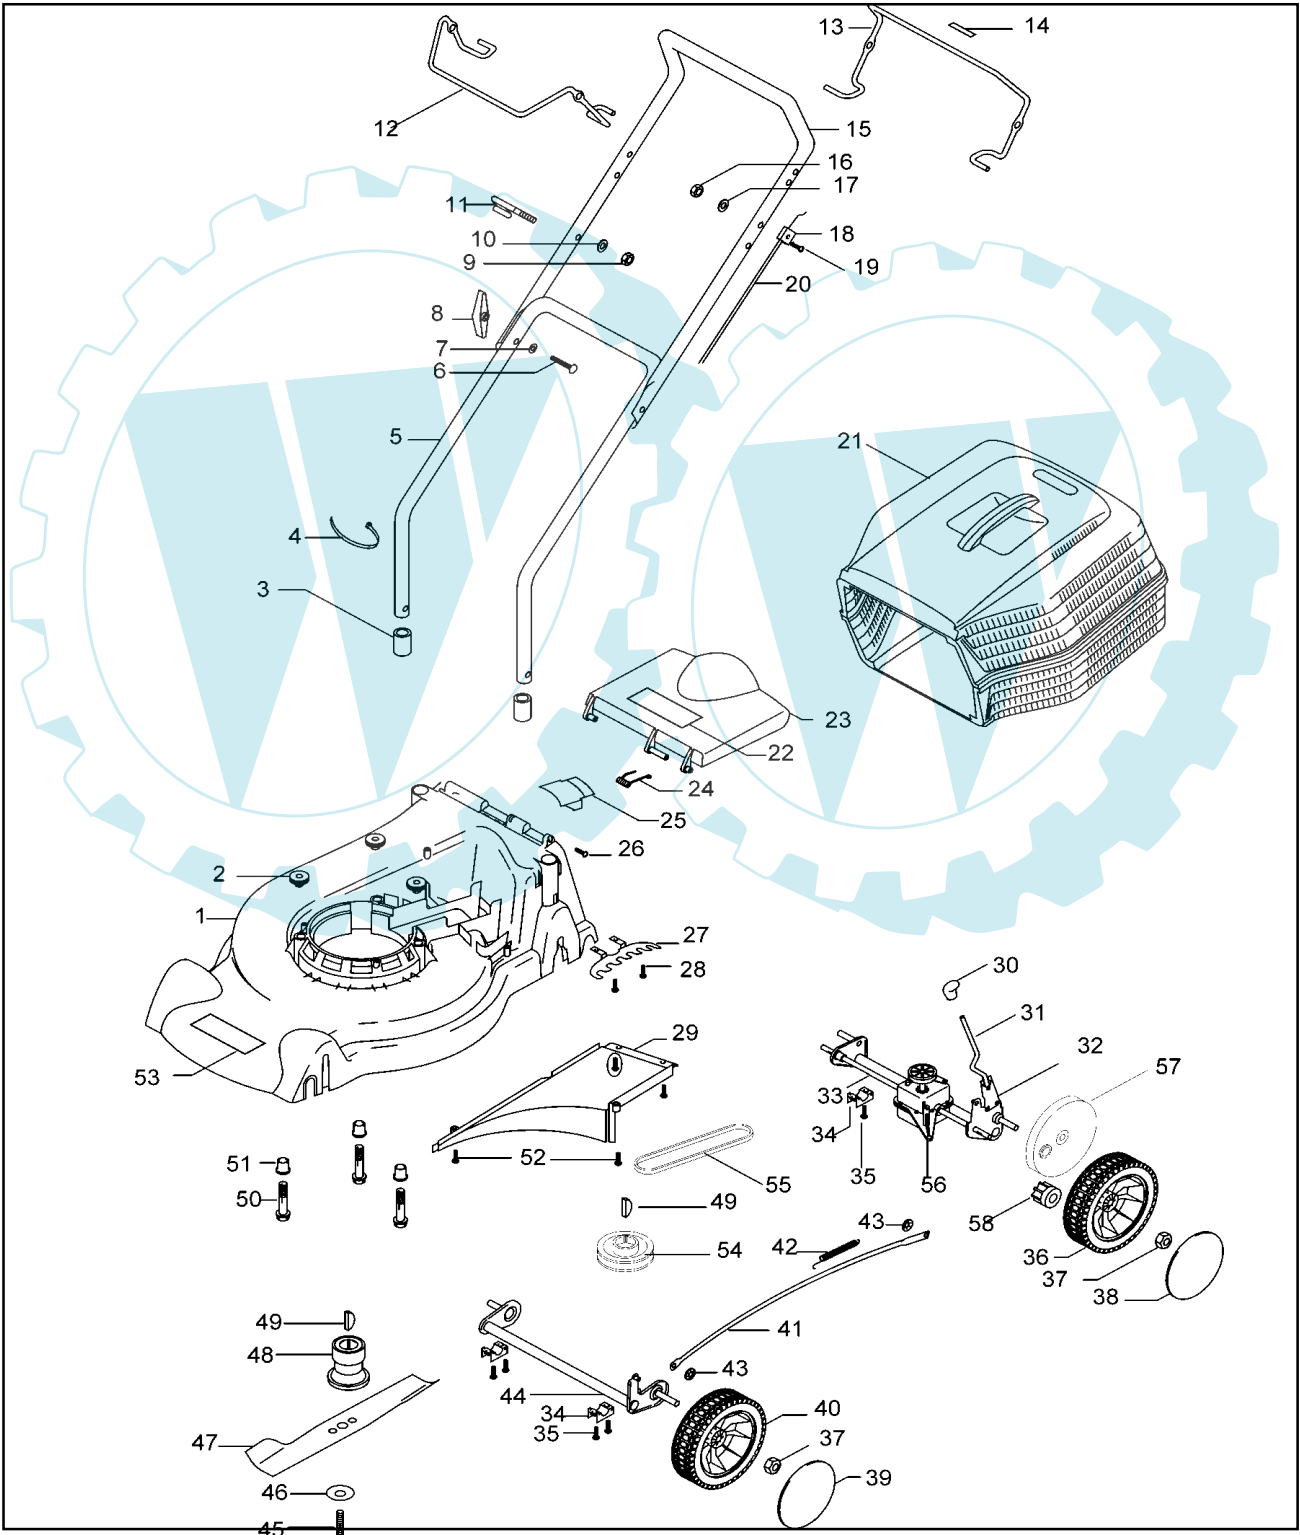

Service

date	23.01.04	Sheet 2/2
------	----------	-----------

brand	Partner	pos	Part No	Description	Qty		
P 3 5 4 2 PD		38	5127994-69/6	Hub Cap Rear	2		
		39	5127993-69/8	Hub Cap Front	2		
pos	Part No	Description	Qty				
1	5107045-69/1	Deck 42cm (Yellow)	1	40	5127949-01/3	Wheel and tyre Front	2
2	5148551-00/4	Bush Deck Insulator	3	41	5119254-01/8	Link Arm	1
3	5127999-67/9	Deck Collar	2	42	5138659-00/7	Spring Change	1
4	5130842-00/7	Tie Wrap	4	43	5149679-00/2	StarLock Washer	2
5	5118839-68/6	Handle Lower (Grey)	1	44	5118892-00/8	Front Axle	1
6	5149945-01/5	M8 CoachBolt	2	45	5146677-09/0	Blade Bolt	1
7	5149164-00/5	Washer 8mm	2	46	5139480-00/0	Washer Bevelled	1
8	5127931-67/2	Wing Knob M8 (Black)	2	47	5119223-00/5	Blade 42cm	1
9	5147180-00/3	Nut M6 Nyloc	1	48	5128001-00/4	Blade Adaptor	1
10	5140266-00/7	Washer	1	49	Item, includes *		
11	5130763-00/5	Cord Guide	1	50	5140053-00/9	(Key Woodruff)	2
12	5106949-67/9	Bale Arm Drive (Black)	1	51	5149167-00/8	Bolt Engine Shanked	3
13	5106948-67/1	Bale Arm Brake (Black)	1	52	5139621-00/6	Bush Deck Insulator	3
14	5139531-00/7	Label - Drive	1	53	5149753-01/3	Screw No8 Polymate	4
15	5148290-01/7	Handle	1	54	5131018-05/0	Model Label	1
16	5147180-00/3	Nut M6 Nyloc	1	55	5127768-00/9	Vee Pulley	1
17	5140266-00/7	Washer	1	56	5139109-00/0	V Belt	1
18	6877309	Wire Clamp Double	1	57	5128033-00/3	Gearbox 1 Speed	1
19	7252378-51/2	Screw M5 x 40	1	58	5148831-00/0	Pawl	1
20	5130606-00/6	Clutch Cable	1	59	5138050-00/9	Drive Sprocket	1
21	5106998-01/5	Grassbox Assy 42cm ABS	1		5138050-01/4	Drive Sprocket	1
22	5139987-00/1	Warning label	1				
23	5106859-69/6	Safety Flap	1				
24	5138620-00/9	Safety Flap Spring	1				
25	5118409-69/6	Driver Cover	1				
26	5149197-01/3	Screw No 10	1				
27	5127741-00/8	Quadrant 6 Position	1				
28	5149753-01/3	Screw No. 8 Polymate	4				
29	5106953-67/1	Plate Collection	1				
30	5127925-67/4	Knob Height Adjust	1				
31	5130793-00/2	Change Lever	1				
32	5137724-00/0	Adjustment Spring	1				
33	5118893-00/6	Rear Axle Driven	1				
34	5138618-00/3	Axle Clamp	6				
35	5139922-00/8	Rivet	3				
36	5127949-02/1	7" Wheel and Tyre	2				
37	5139941-00/8	Wheel Adaptor	4				